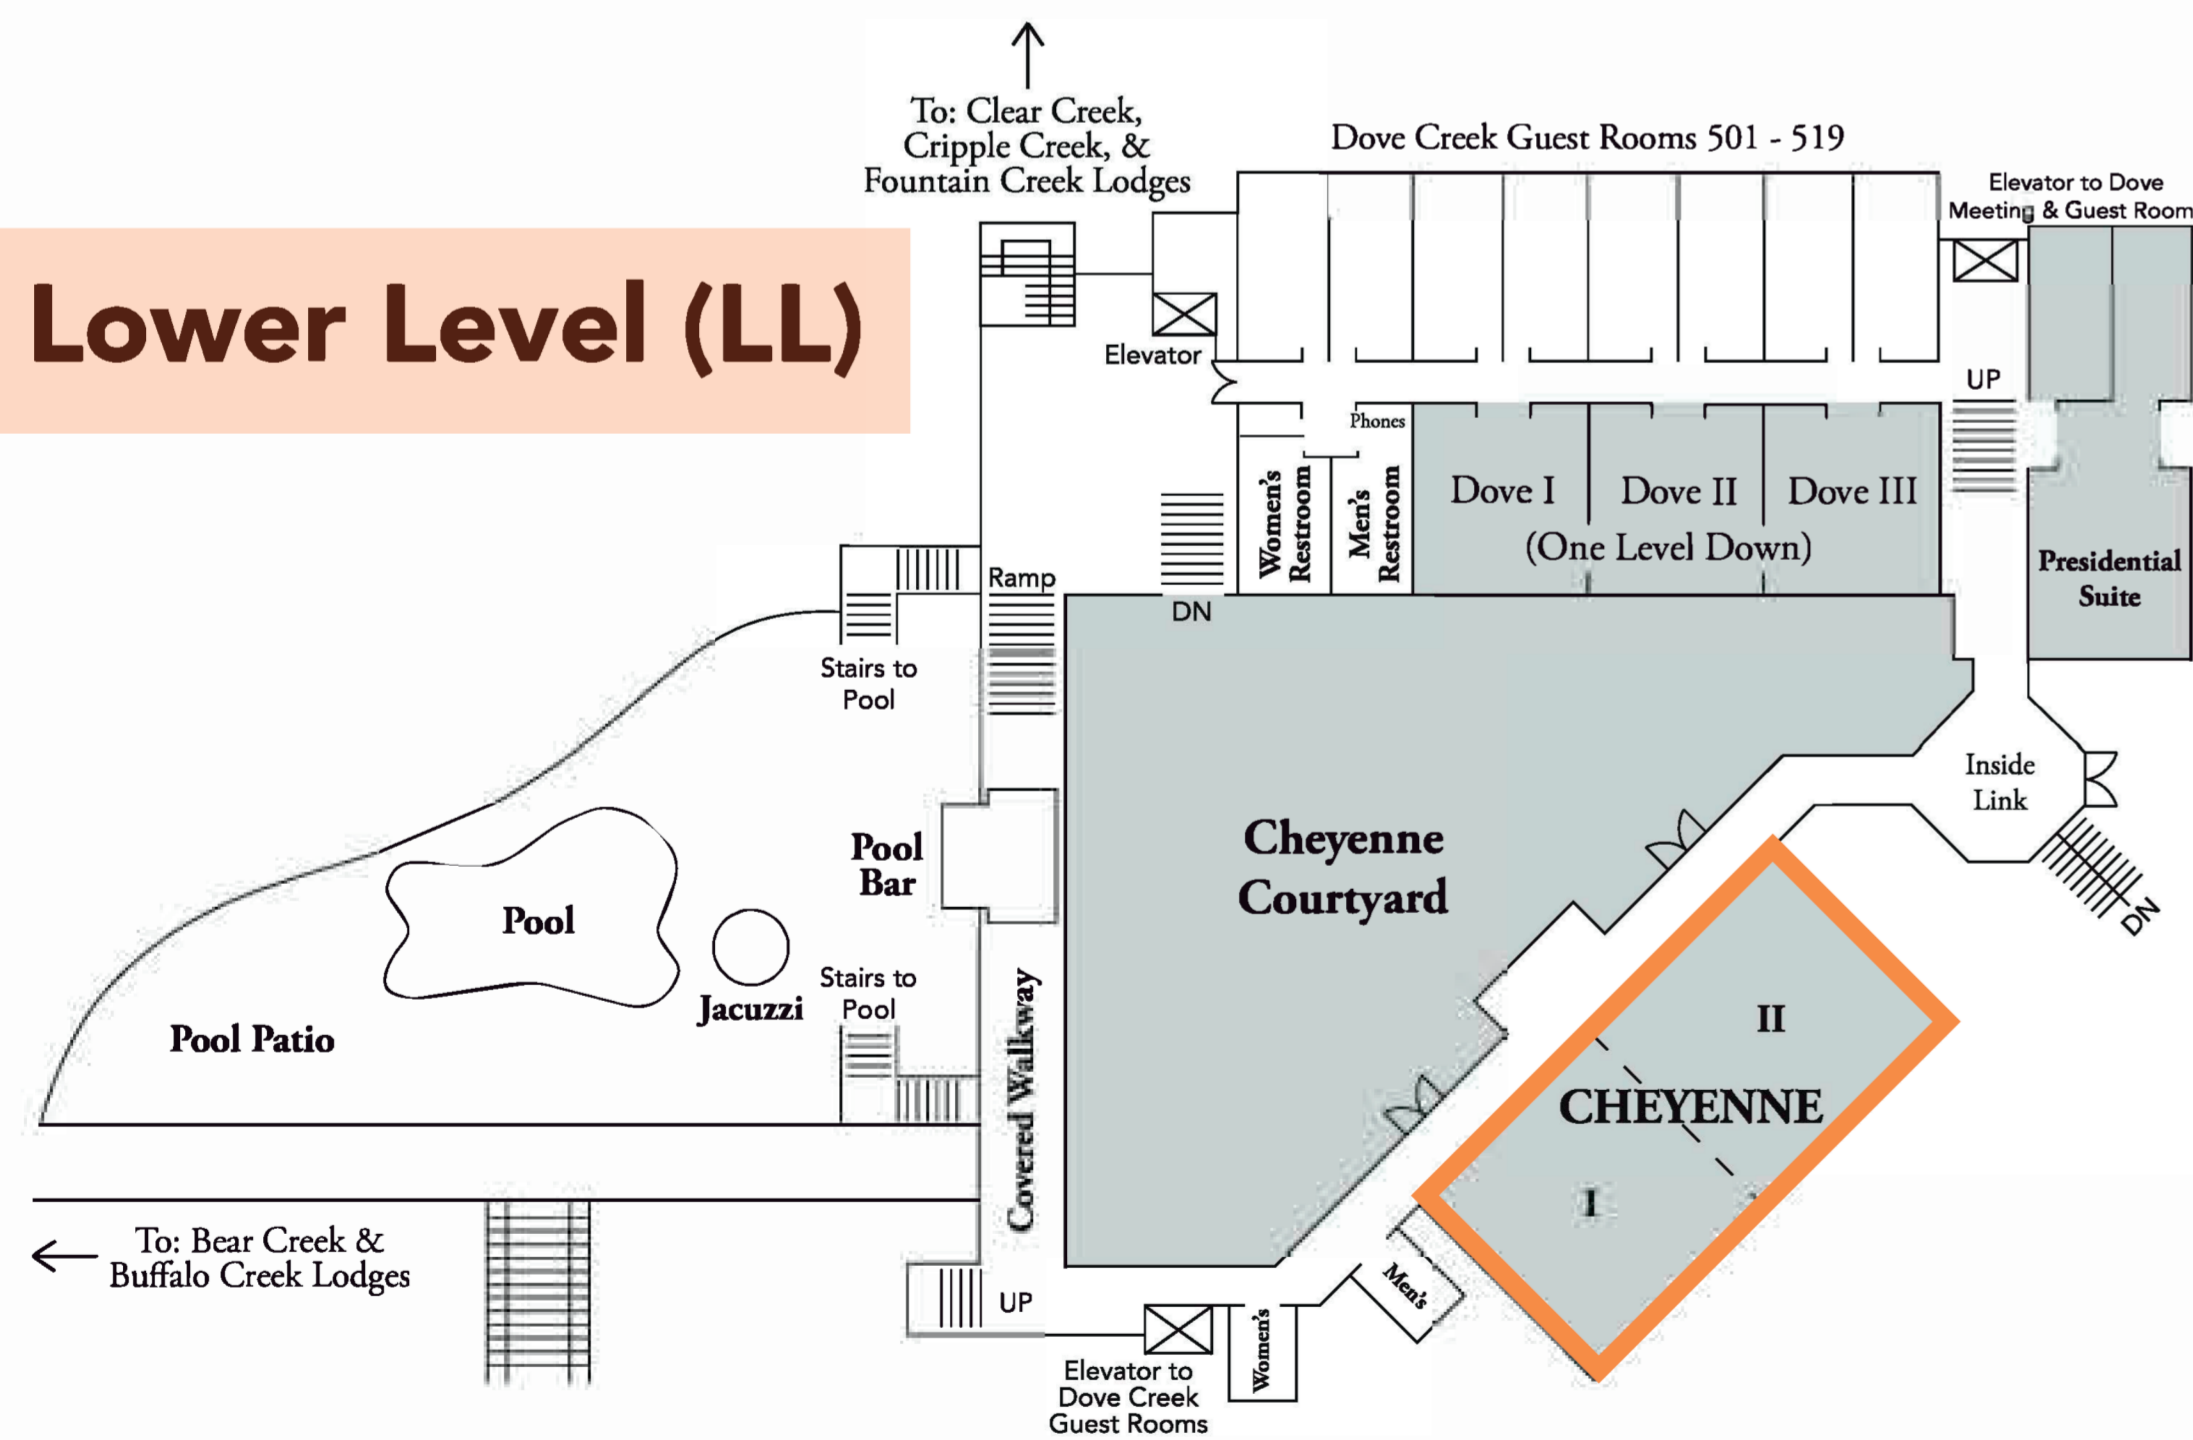

Main Level (ML)

**CHEYENNE MOUNTAIN
COLORADO SPRINGS**

A Dolce Resort

Quail Terrace

Conference Level (CL/CR)

Lower Level (LL)

General Session:
Centennial 1

Breakout Sessions:
Centennial 2
Centennial 3
Manitou
Shoshoni

Evening Reception
Cheyenne

CHEYENNE MOUNTAIN RESORT MAP

A Main Lodge - Mountain View Restaurant, Elevations Lounge, Business Center, Resort Pool

B Bear Creek Lodge

F Cripple Creek Lodge

C Elk Creek Lodge

G Fountain Creek Lodge

D Buffalo Creek Lodge

H Dove Creek Lodge

E Clear Creek Lodge

I Quail Creek Lodge

J Clubhouse - Club Office, Resort & Golf Shop, Gates Grille

K Fitness/Tennis Center & Alluvia Spa

L Aquatics Center, Beach, & Lake

Ice can be found at each lodge next to the following rooms:

B - Bear Creek - 214

E - Clear Creek - 264

H - Dove Creek - 519

C - Elk Creek - 215

F - Cripple Creek - 278

I - Quail Creek - 526

D - Buffalo Creek - 228