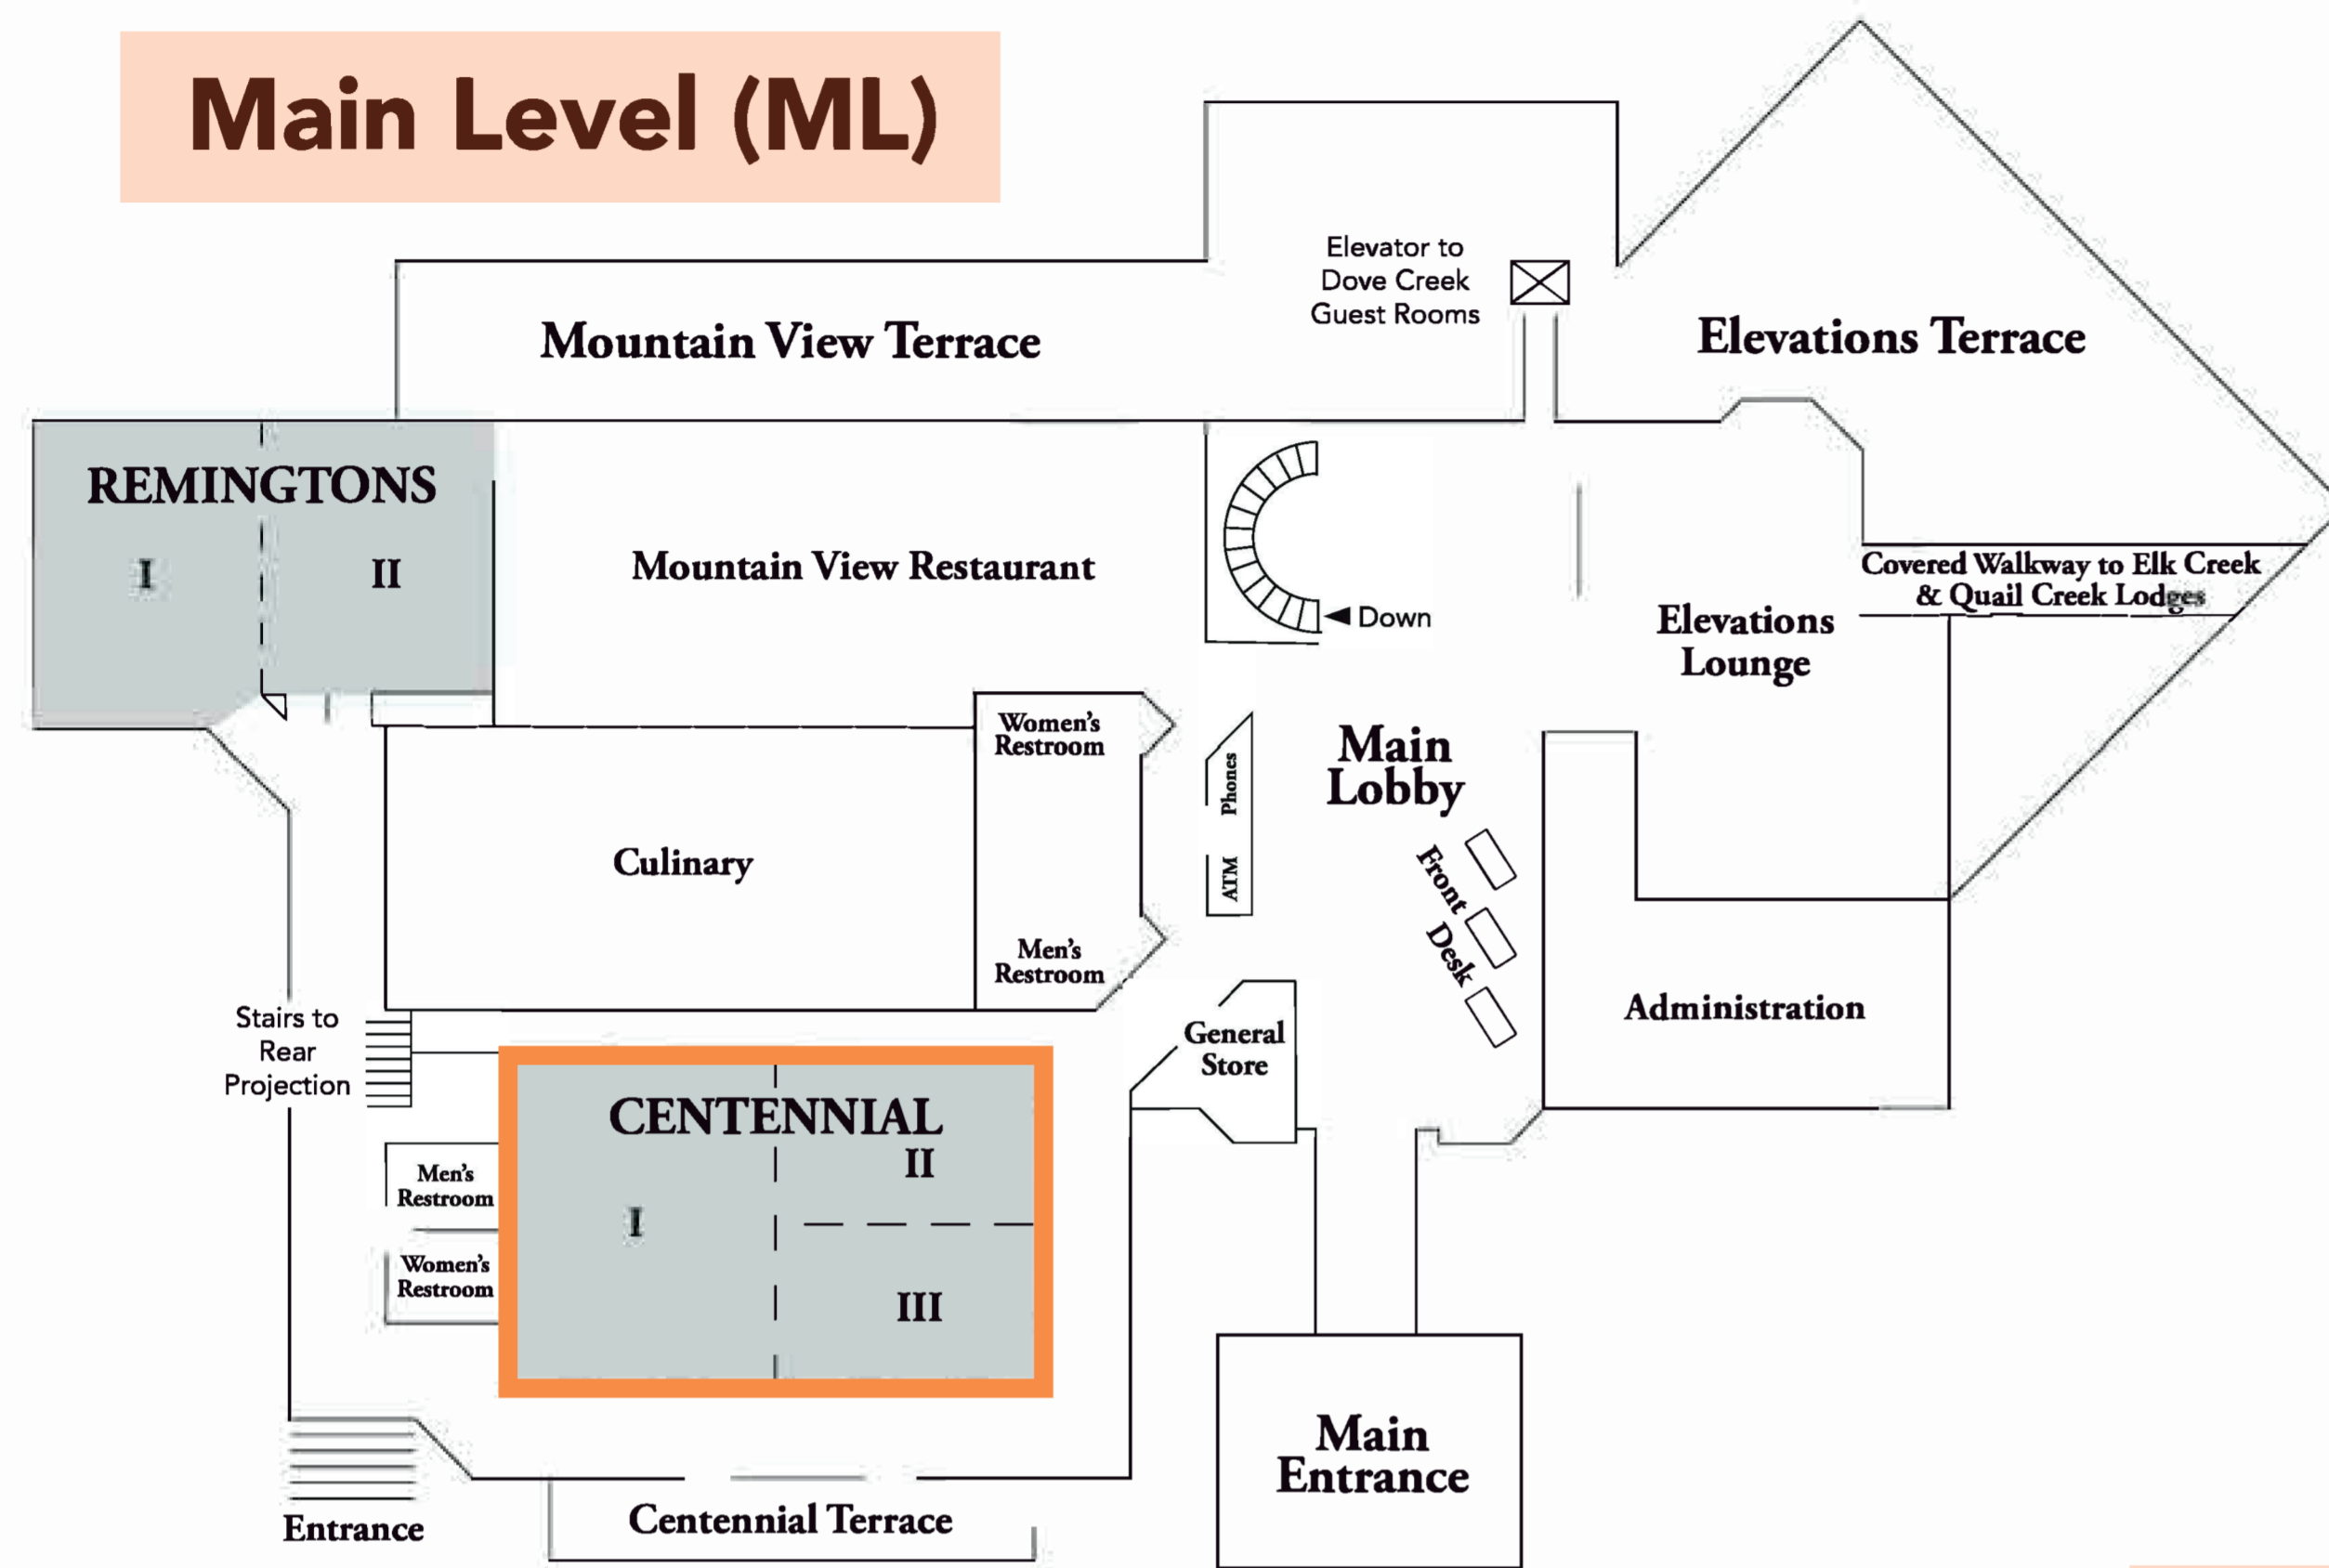

Main Level (ML)

**CHEYENNE MOUNTAIN
COLORADO SPRINGS**

A Dolce Resort

Quail Terrace

Conference Level (CL/CR)

Lower Level (LL)

General Session:
Centennial 1

Breakout Sessions:
Centennial 2
Centennial 3
Manitou
Shoshoni

Evening Reception
Cheyenne

CHEYENNE MOUNTAIN RESORT MAP

A Main Lodge - Mountain View Restaurant, Elevations Lounge, Business Center, Resort Pool

B Bear Creek Lodge

F Cripple Creek Lodge

C Elk Creek Lodge

G Fountain Creek Lodge

D Buffalo Creek Lodge

H Dove Creek Lodge

E Clear Creek Lodge

I Quail Creek Lodge

J Clubhouse - Club Office, Resort & Golf Shop, Gates Grille

K Fitness/Tennis Center & Alluvia Spa

L Aquatics Center, Beach, & Lake

Ice can be found at each lodge next to the following rooms:

B - Bear Creek - 214

E - Clear Creek - 264

H - Dove Creek - 519

C - Elk Creek - 215

F - Cripple Creek - 278

I - Quail Creek - 526

D - Buffalo Creek - 228