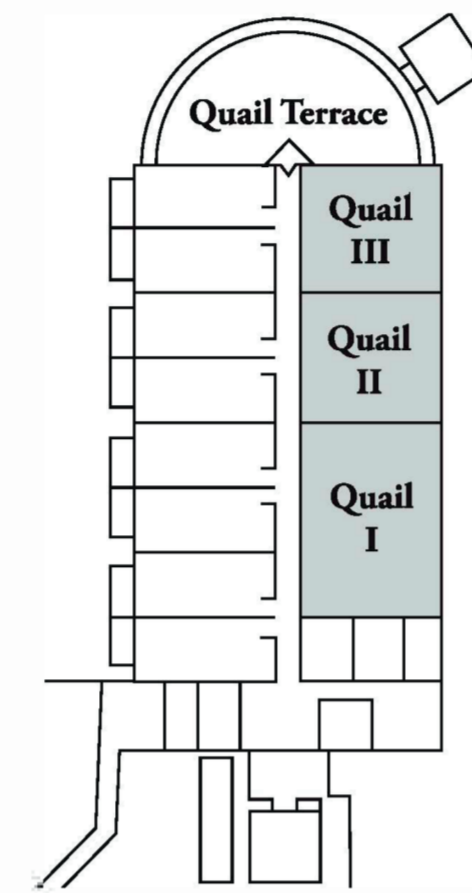

Main Level (ML)

**CHEYENNE MOUNTAIN
COLORADO SPRINGS**

A Dolce Resort

Quail Terrace

Conference Level (CL/CR)

Lower Level (LL)

General Session:
Centennial 1

Breakout Sessions:
Centennial 2
Centennial 3
Manitou
Shoshoni

Evening Reception
Cheyenne

CHEYENNE MOUNTAIN RESORT MAP

A Main Lodge - Mountain View Restaurant, Elevations Lounge, Business Center, Resort Pool

B Bear Creek Lodge

F Cripple Creek Lodge

C Elk Creek Lodge

G Fountain Creek Lodge