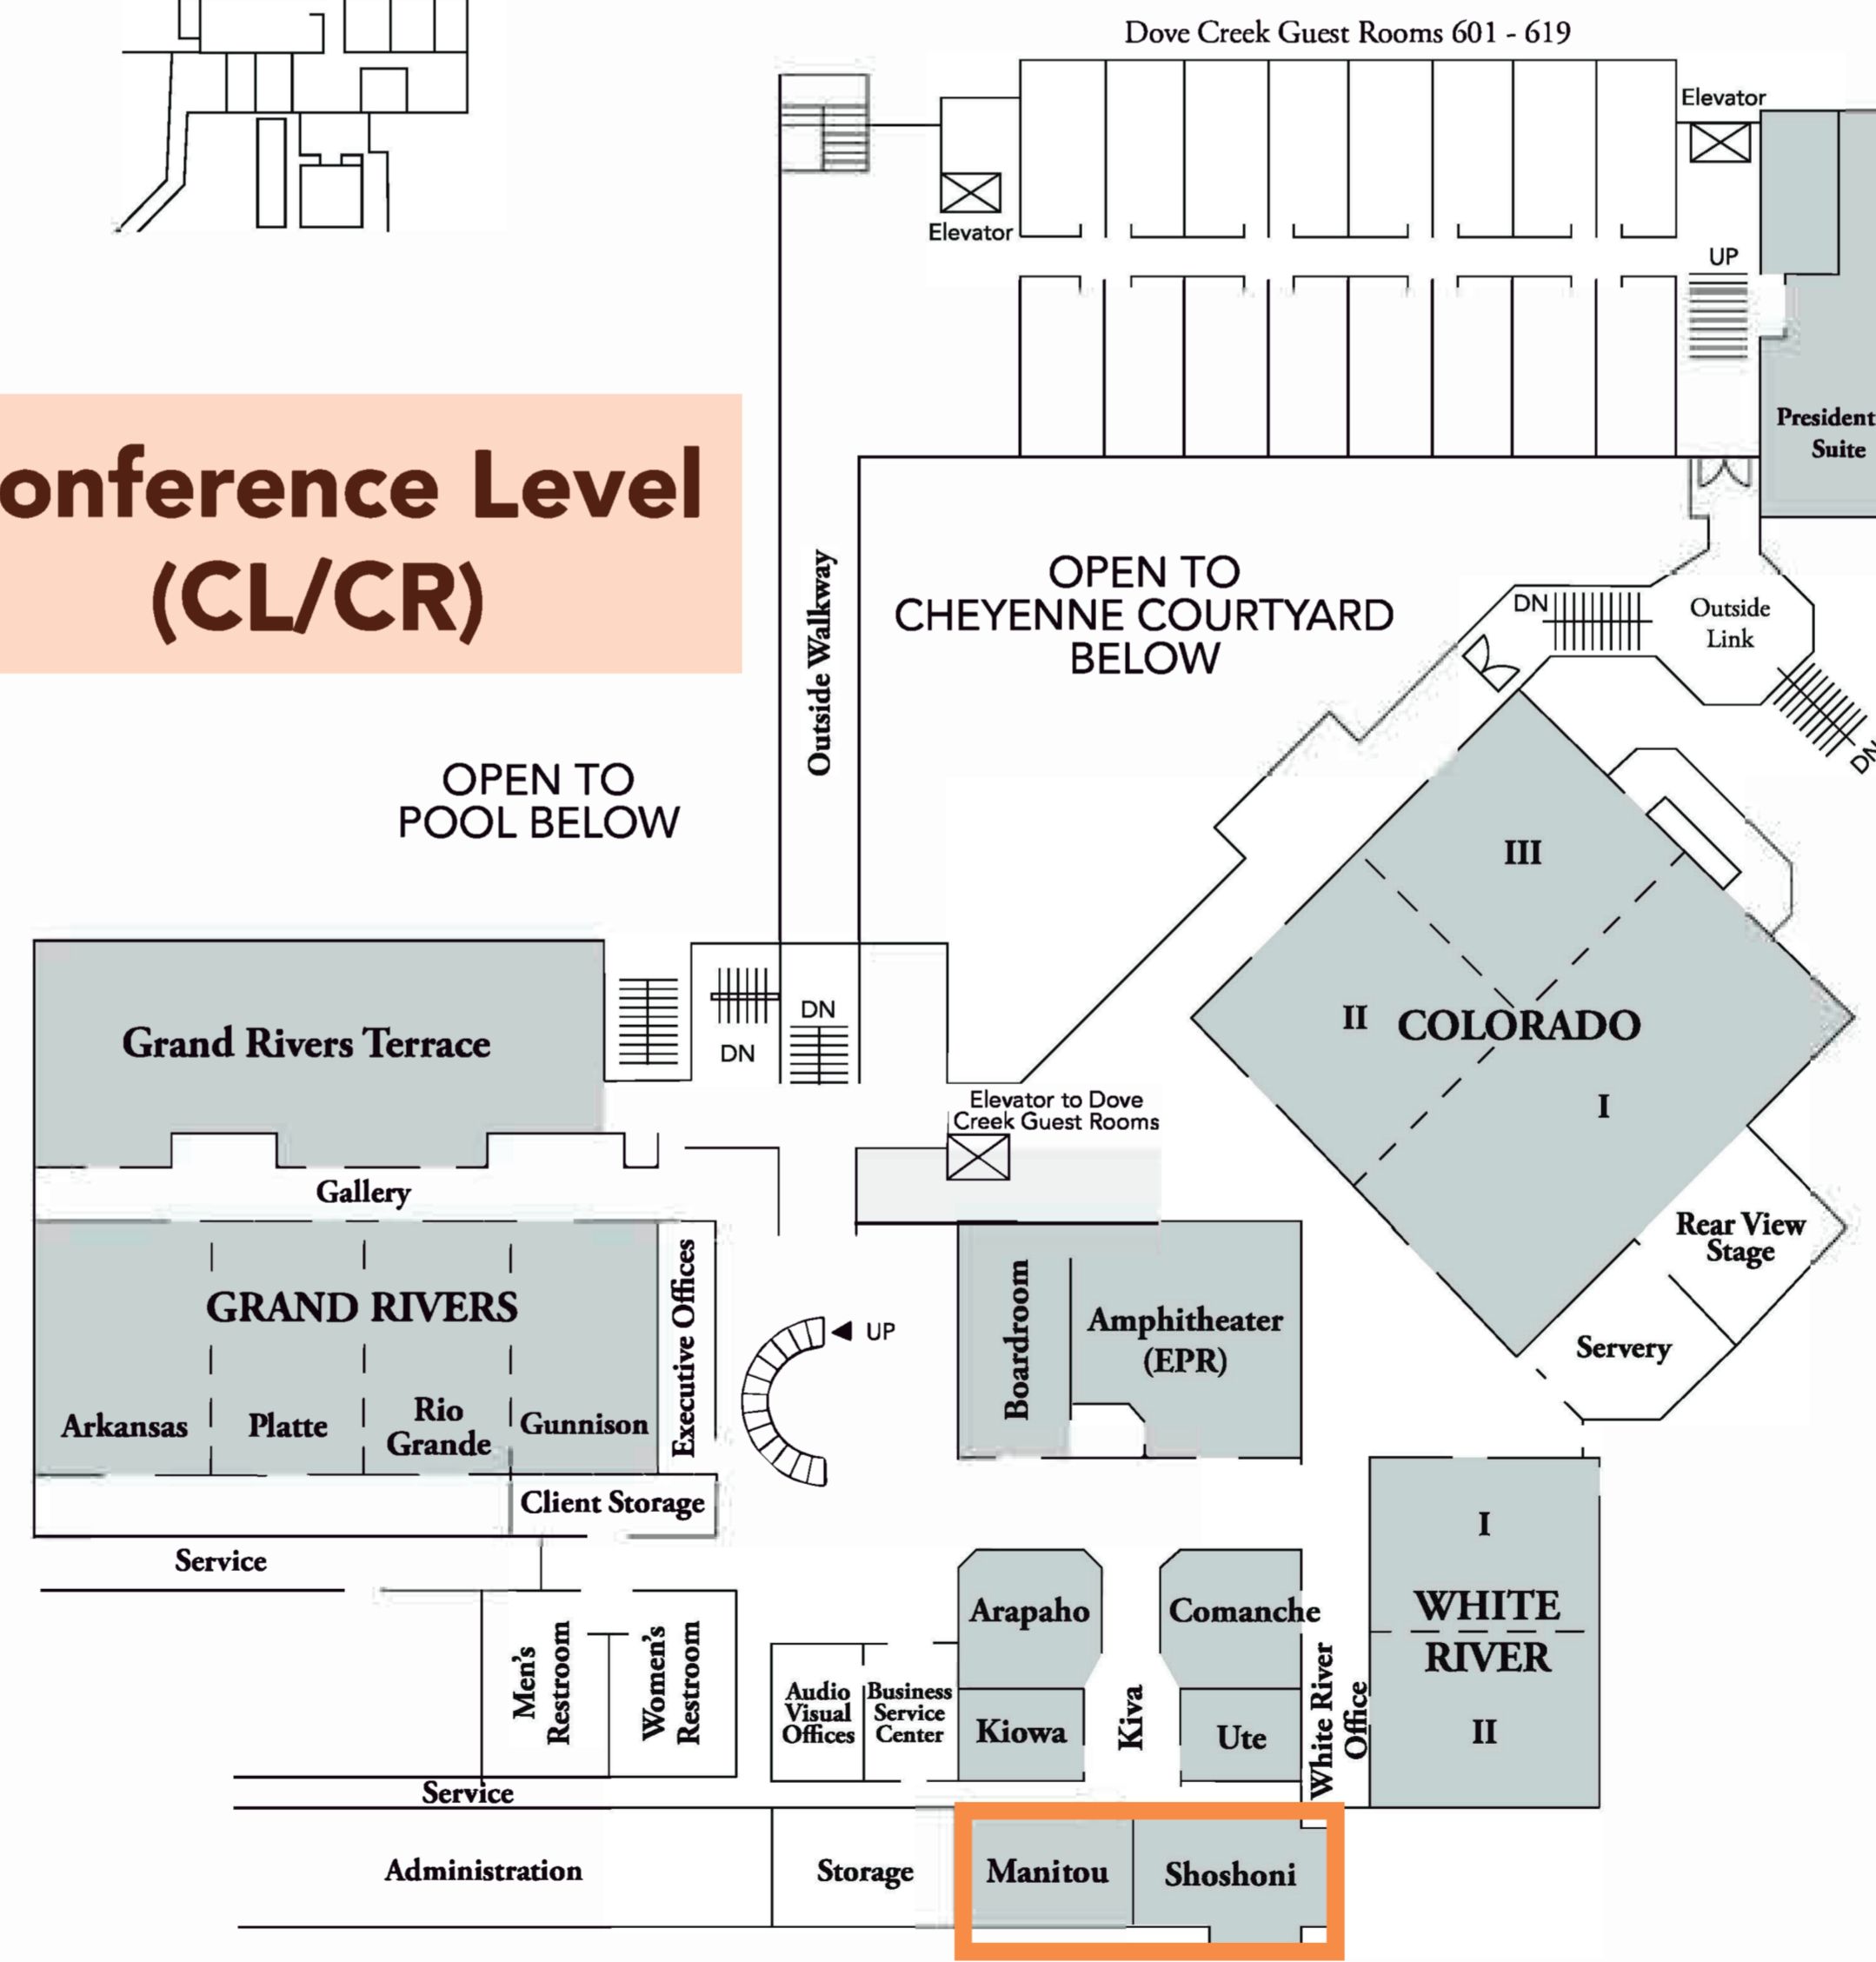

Main Level (ML)

**CHEYENNE MOUNTAIN
COLORADO SPRINGS**

A Dolce Resort

Quail Terrace

Conference Level (CL/CR)

Lower Level (LL)

General Session:
Centennial 1

Breakout Sessions:
Centennial 2
Centennial 3
Manitou
Shoshoni

Evening Reception
Cheyenne

CHEYENNE MOUNTAIN RESORT MAP

A Main Lodge - Mountain View Restaurant, Elevations Lounge, Business Center, Resort Pool

B Bear Creek Lodge

F Cripple Creek Lodge

C Elk Creek Lodge

G Fountain Creek Lodge

D Buffalo Creek Lodge

H Dove Creek Lodge

E Clear Creek Lodge

I Quail Creek Lodge

J Clubhouse - Club Office, Resort & Golf Shop, Gates Grille

K Fitness/Tennis Center & Alluvia Spa

L Aquatics Center, Beach, & Lake

Ice can be found at each lodge next to the following rooms:

B - Bear Creek - 214

E - Clear Creek - 264

H - Dove Creek - 519

C - Elk Creek - 215

F - Cripple Creek - 278

I - Quail Creek - 526

D - Buffalo Creek - 228